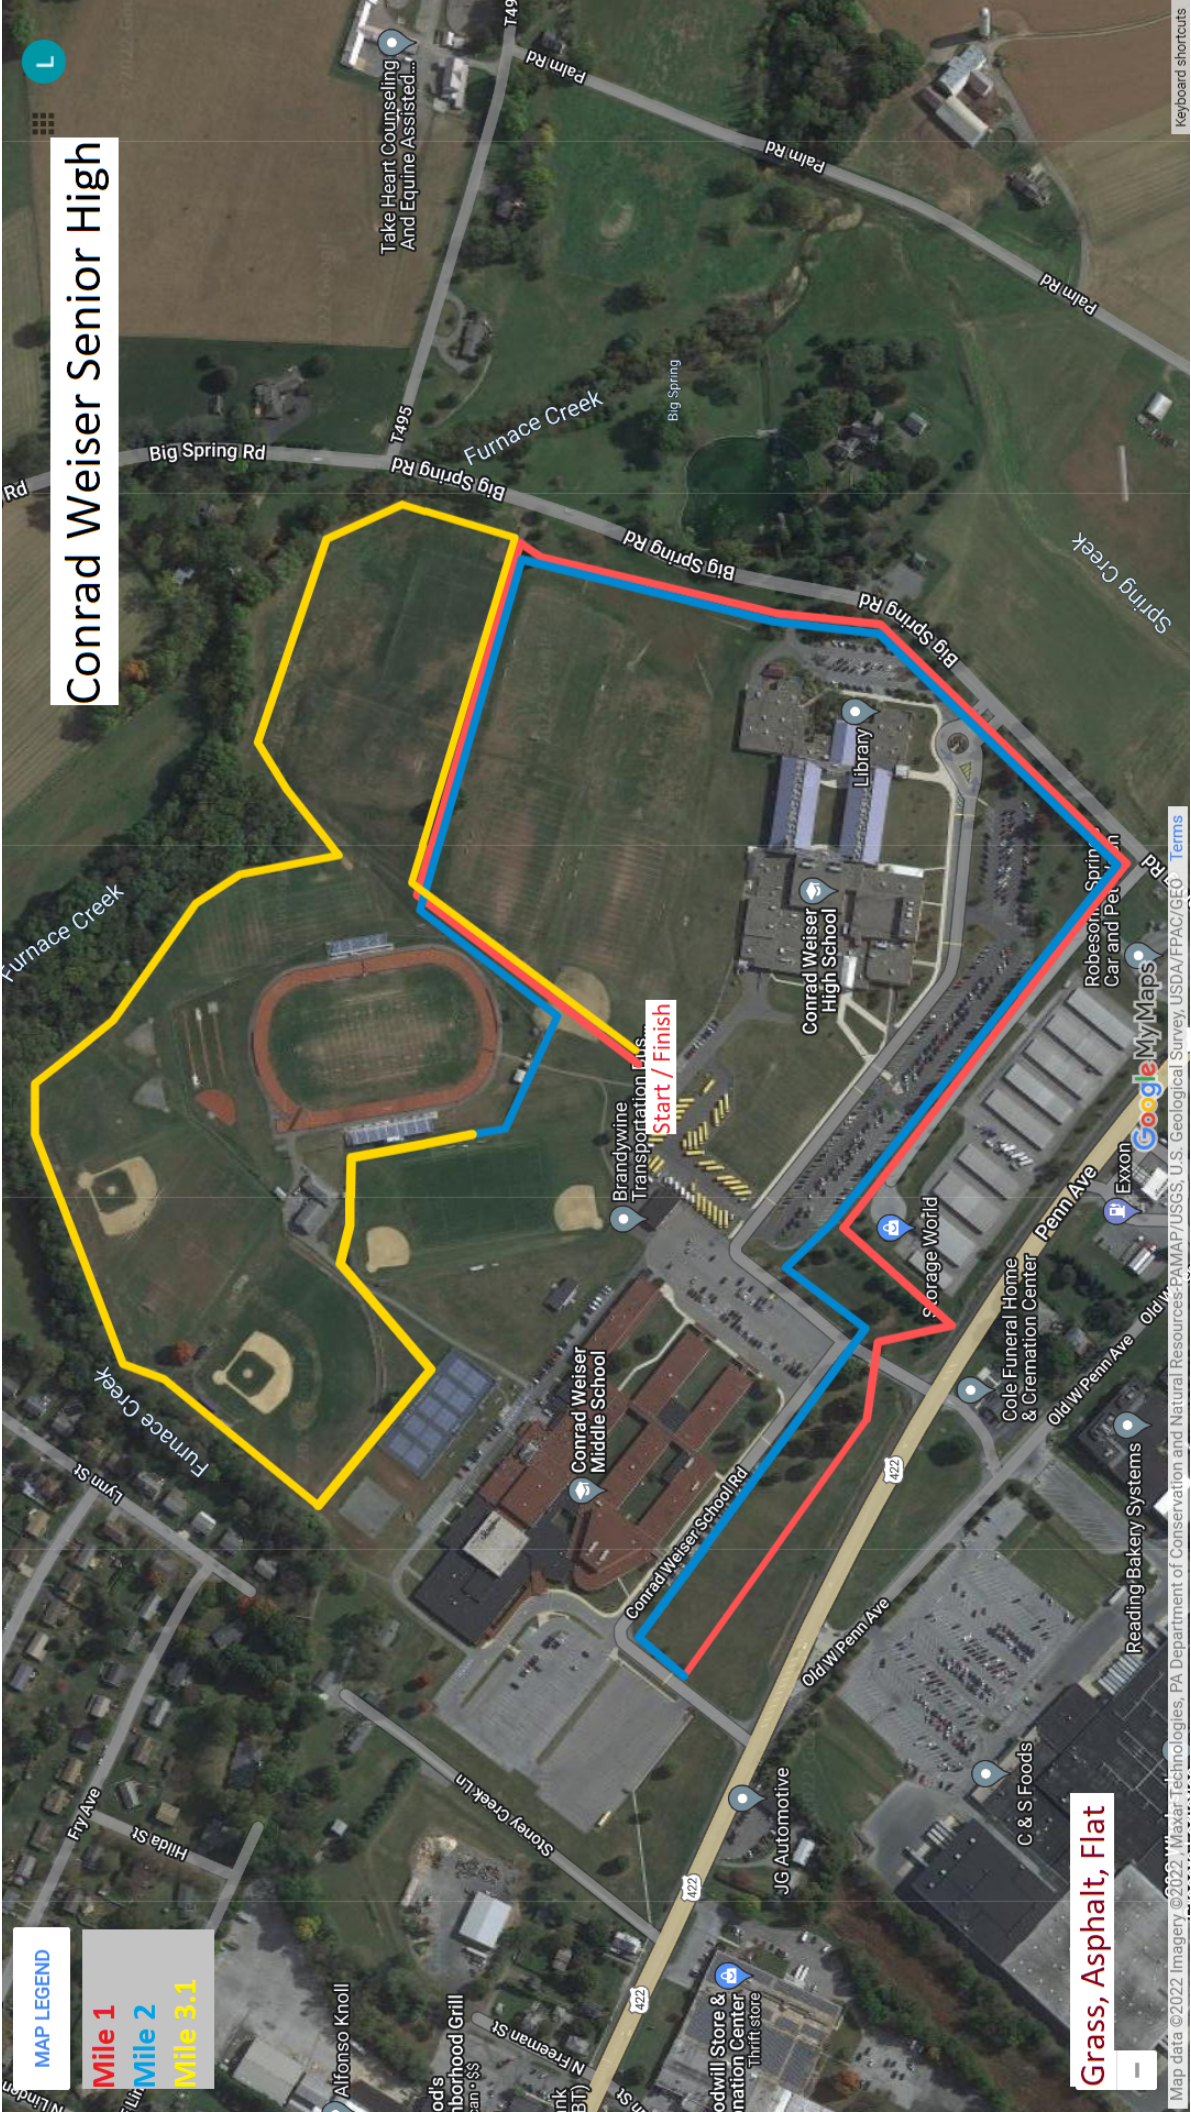

Conrad Weiser Senior High

MAP LEGEND

- Mile 1
- Mile 2
- Mile 3.1

Grass, Asphalt, Flat