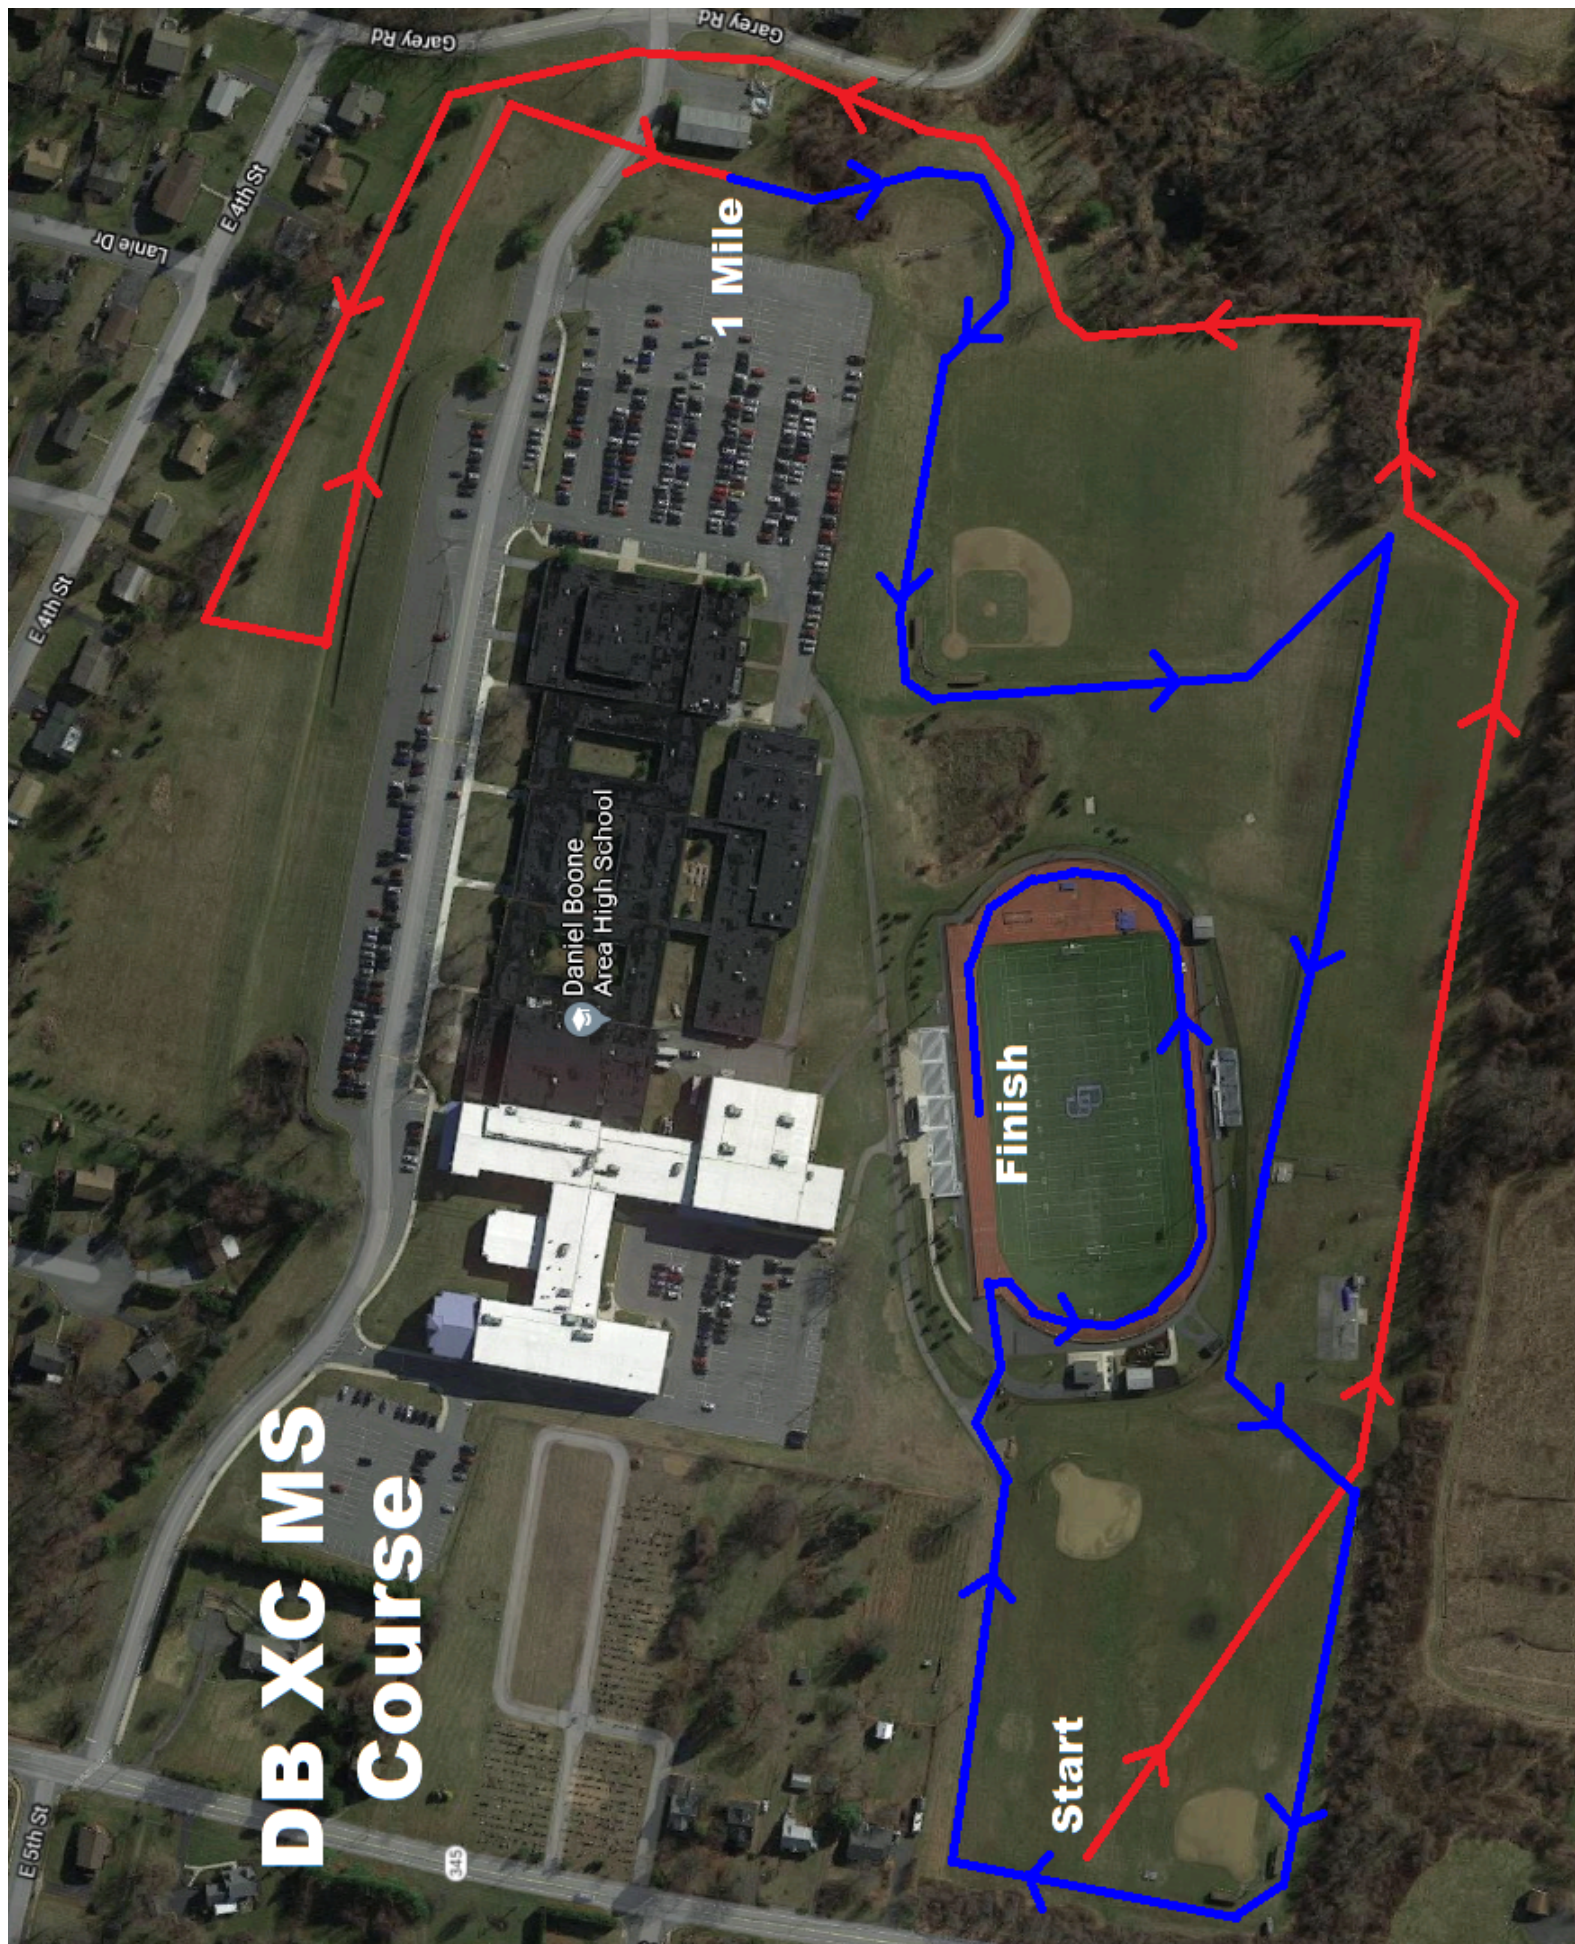

# DB XC MS Course

1 Mile

Finish

Start

Daniel Boone Area High School

Garey Rd

E 4th St

Lanle Dr

E 4th St

E 5th St

645