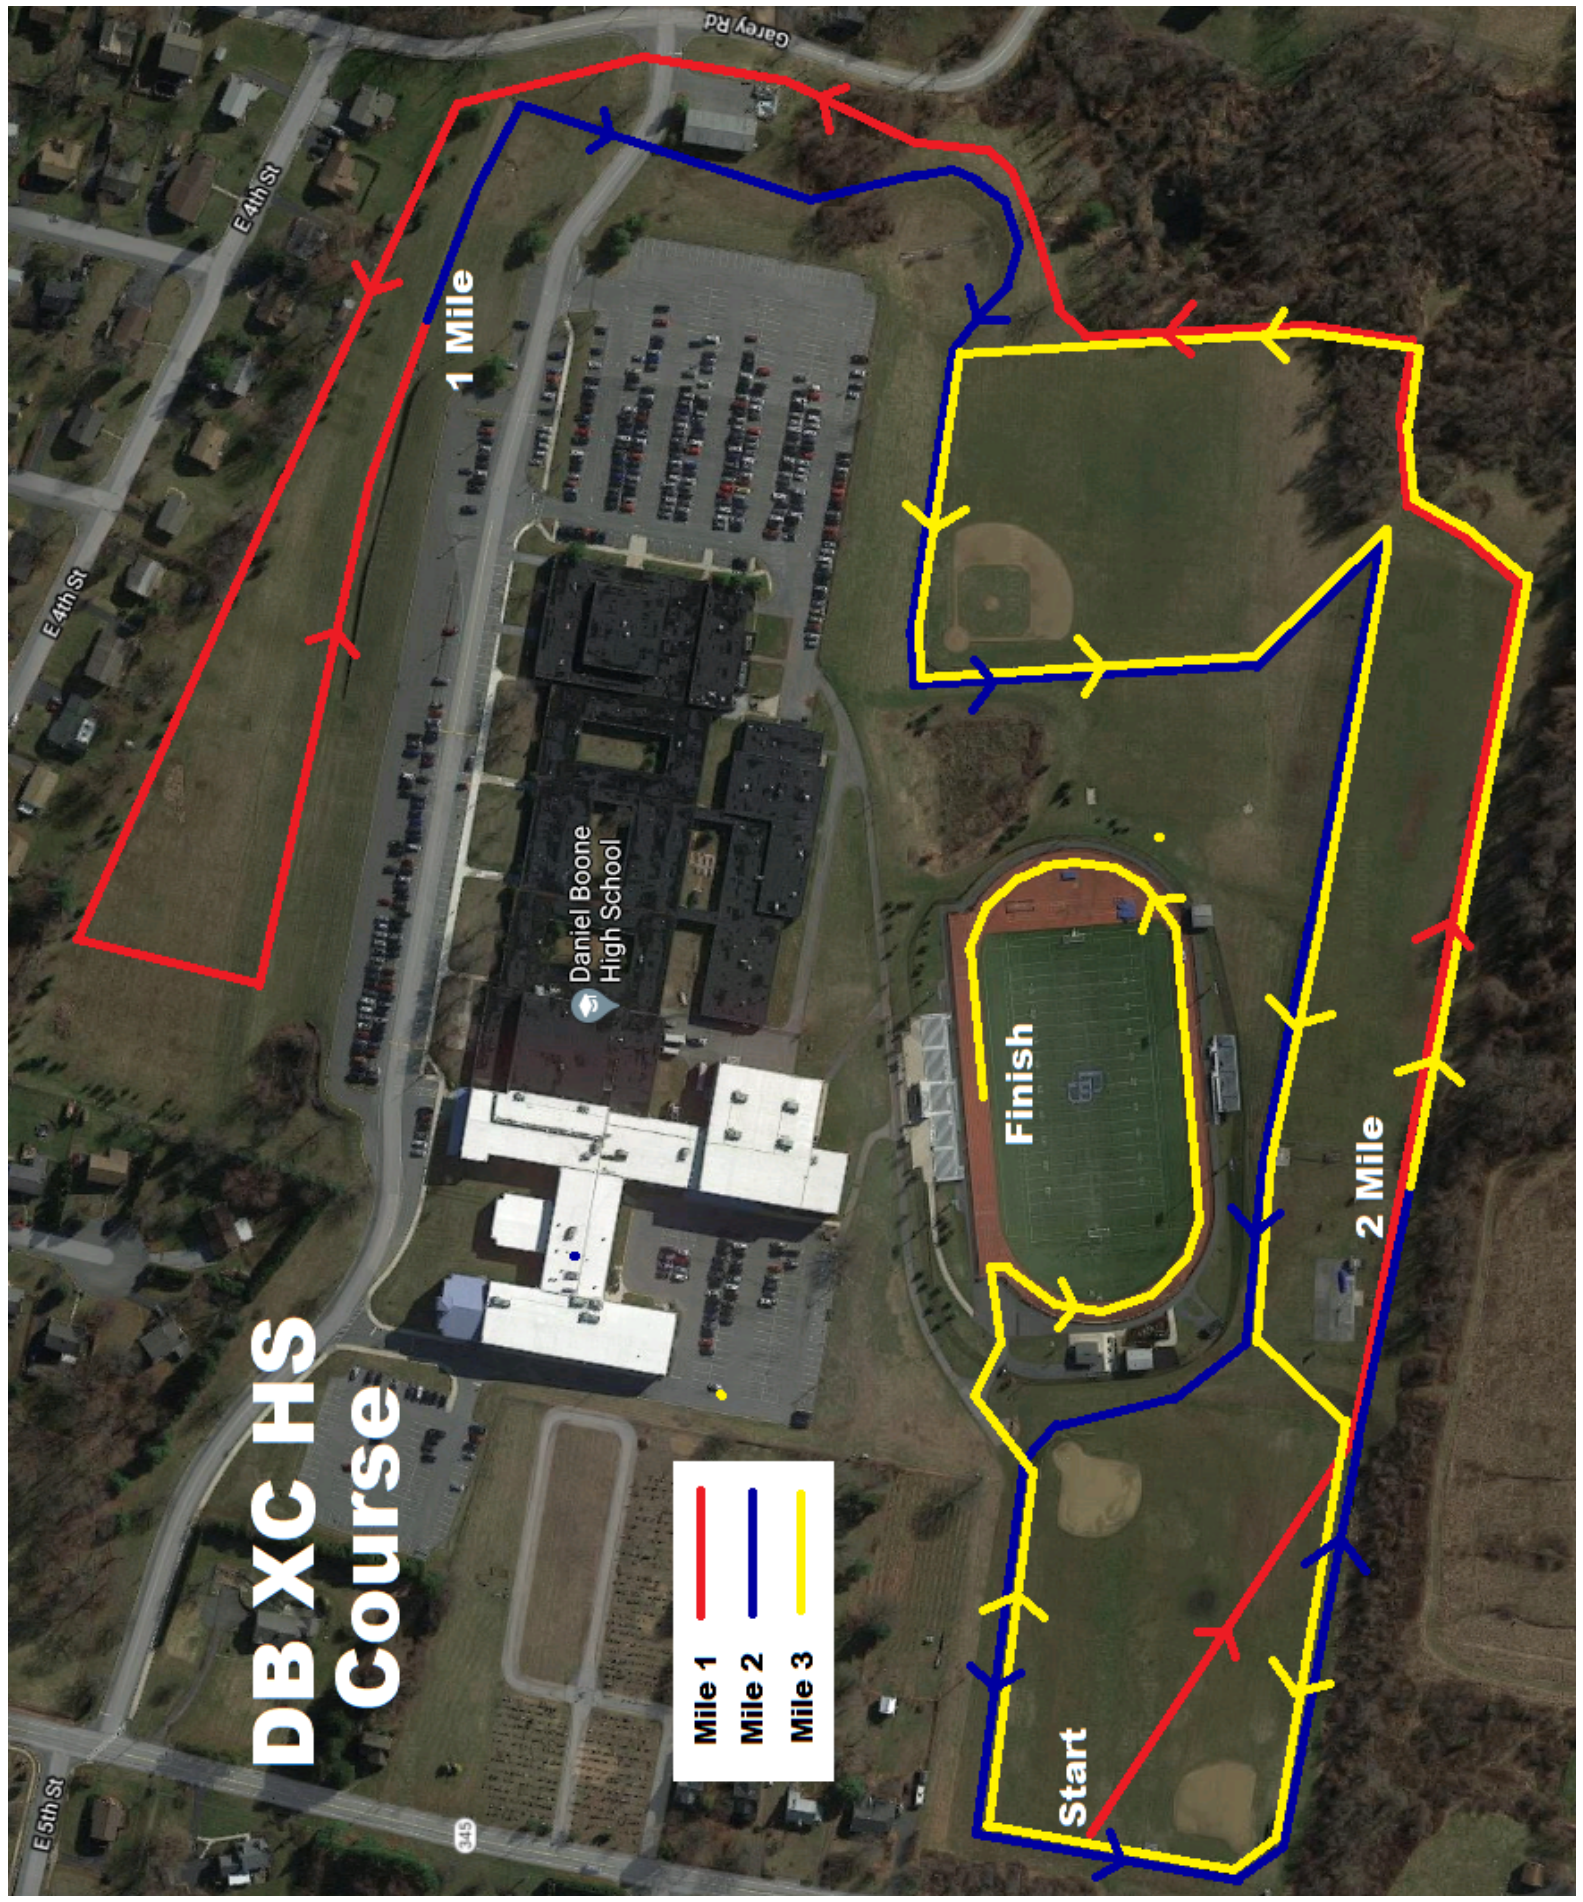

DB XC HS Course

Mile 1
Mile 2
Mile 3

1 Mile

2 Mile

Finish

Start

E 4th St

E 4th St

Garey Rd

E 5th St

645

Daniel Boone High School