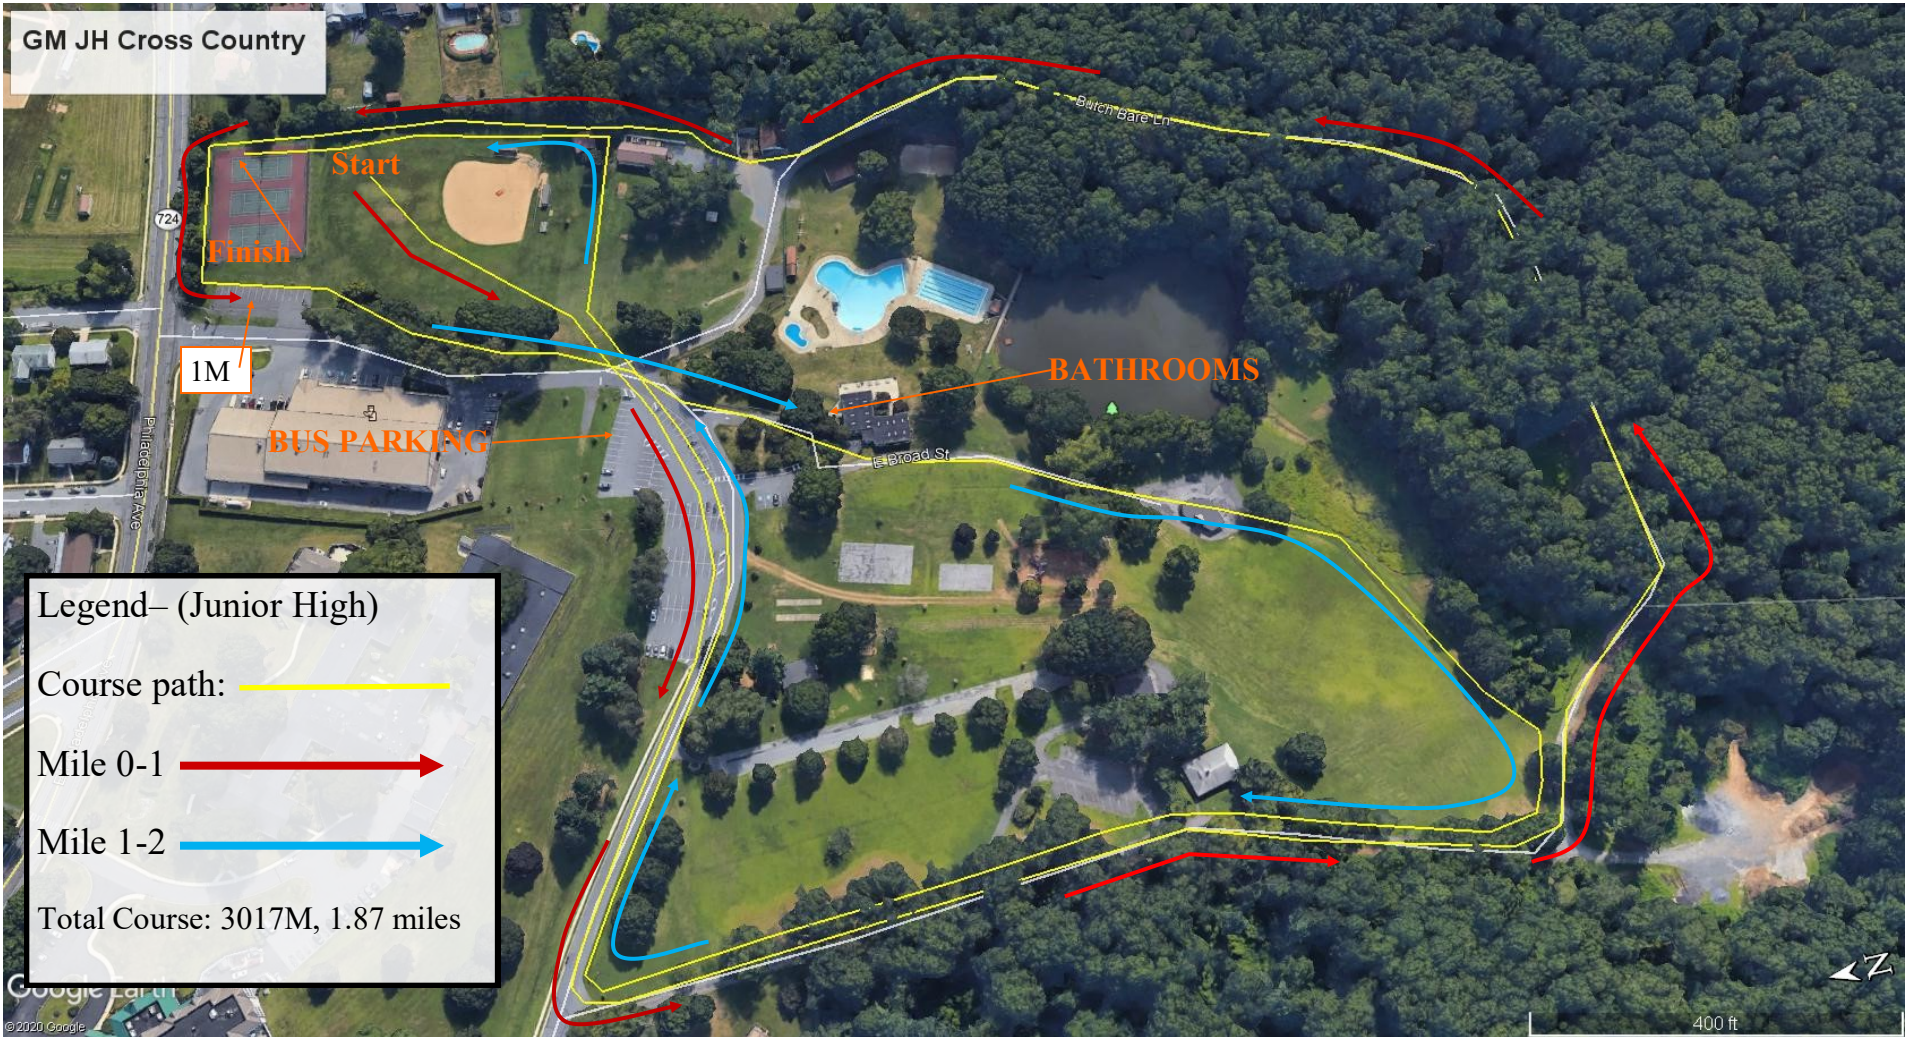

GM JH Cross Country

Start

Finish

1M

BUS PARKING

BATHROOMS

Broad St

Burch/Bare Ln

Legend- (Junior High)

Course path: 

Mile 0-1 

Mile 1-2 

Total Course: 3017M, 1.87 miles