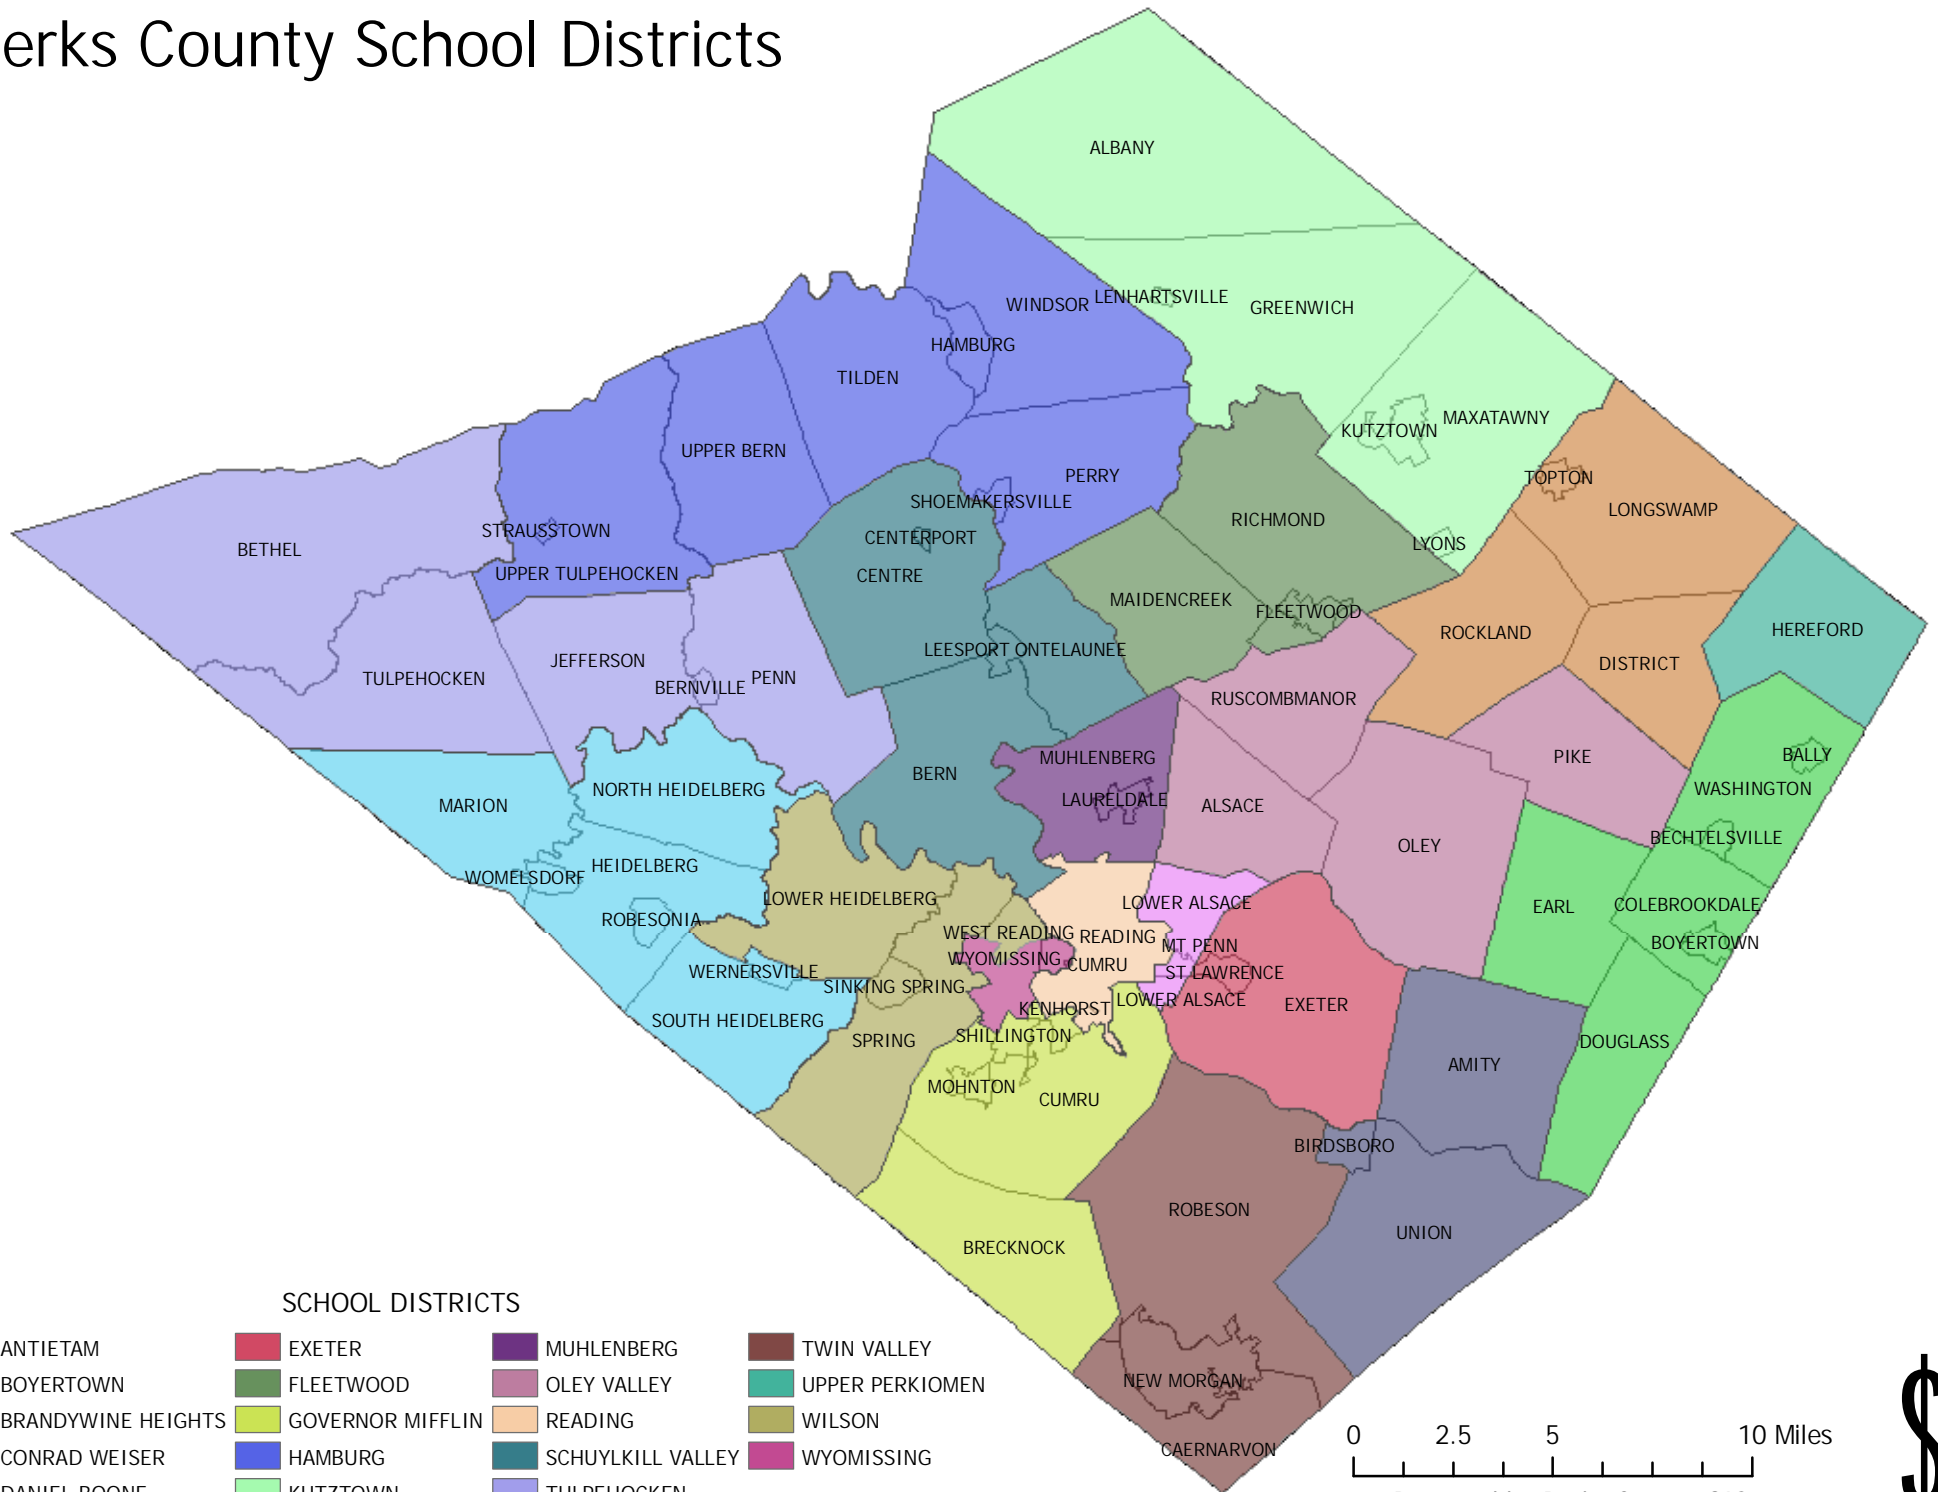

# Berks County School Districts

## SCHOOL DISTRICTS

ANTIETAM	EXETER	MUHLBERG	TWIN VALLEY
BOYERTOWN	FLEETWOOD	OLEY VALLEY	UPPER PERKIOMEN
BRANDYWINE HEIGHTS	GOVERNOR MIFFLIN	READING	WILSON
CONRAD WEISER	HAMBURG	SCHUYLKILL VALLEY	WYOMISSING
DANIEL BOONE	KUTZTOWN	TULPEHOCKEN	

0 2.5 5 10 Miles

Prepared by Berks County GIS