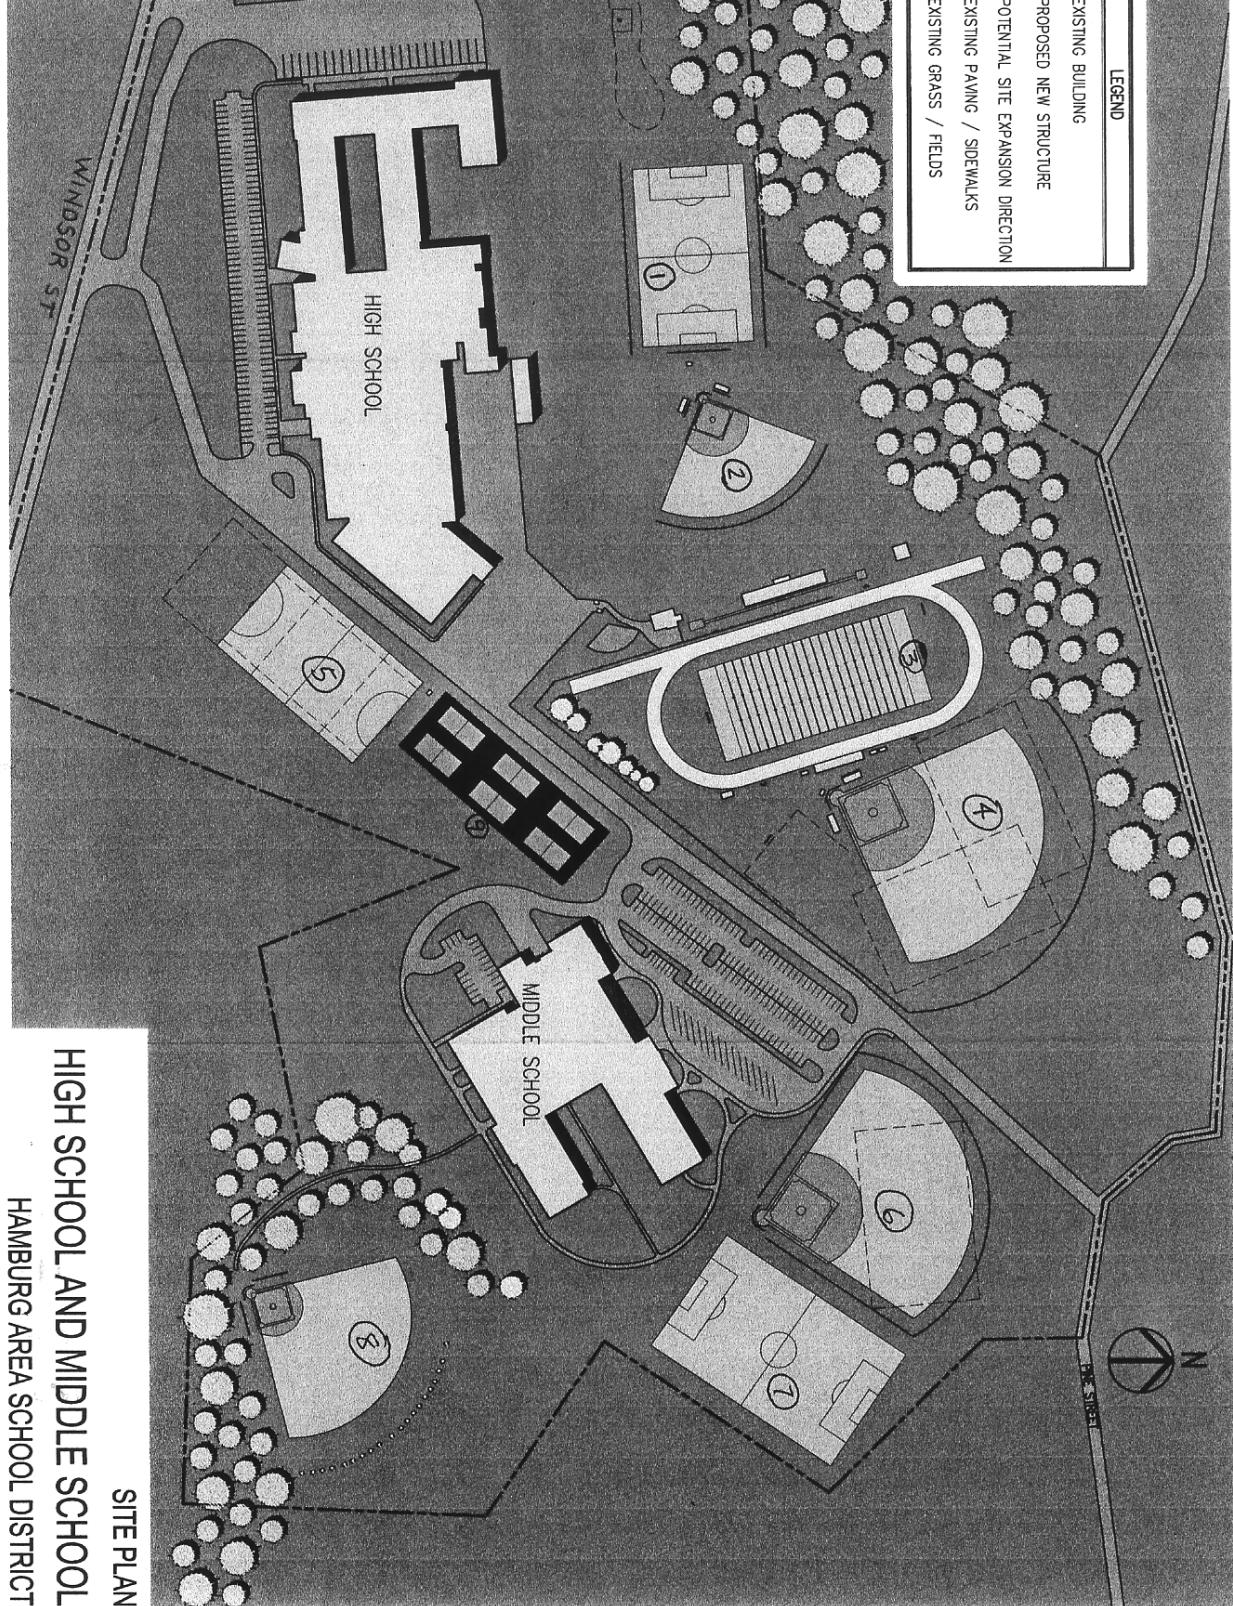

LEGEND	
[White box]	EXISTING BUILDING
[Light gray box]	PROPOSED NEW STRUCTURE
[Dark gray box]	POTENTIAL SITE EXPANSION DIRECTION
[Hatched box]	EXISTING PAVING / SIDEWALKS
[Dark gray box]	EXISTING GRASS / FIELDS
(N/A)	

HIGH SCHOOL AND MIDDLE SCHOOL
HAMBURG AREA SCHOOL DISTRICT
SITE PLAN