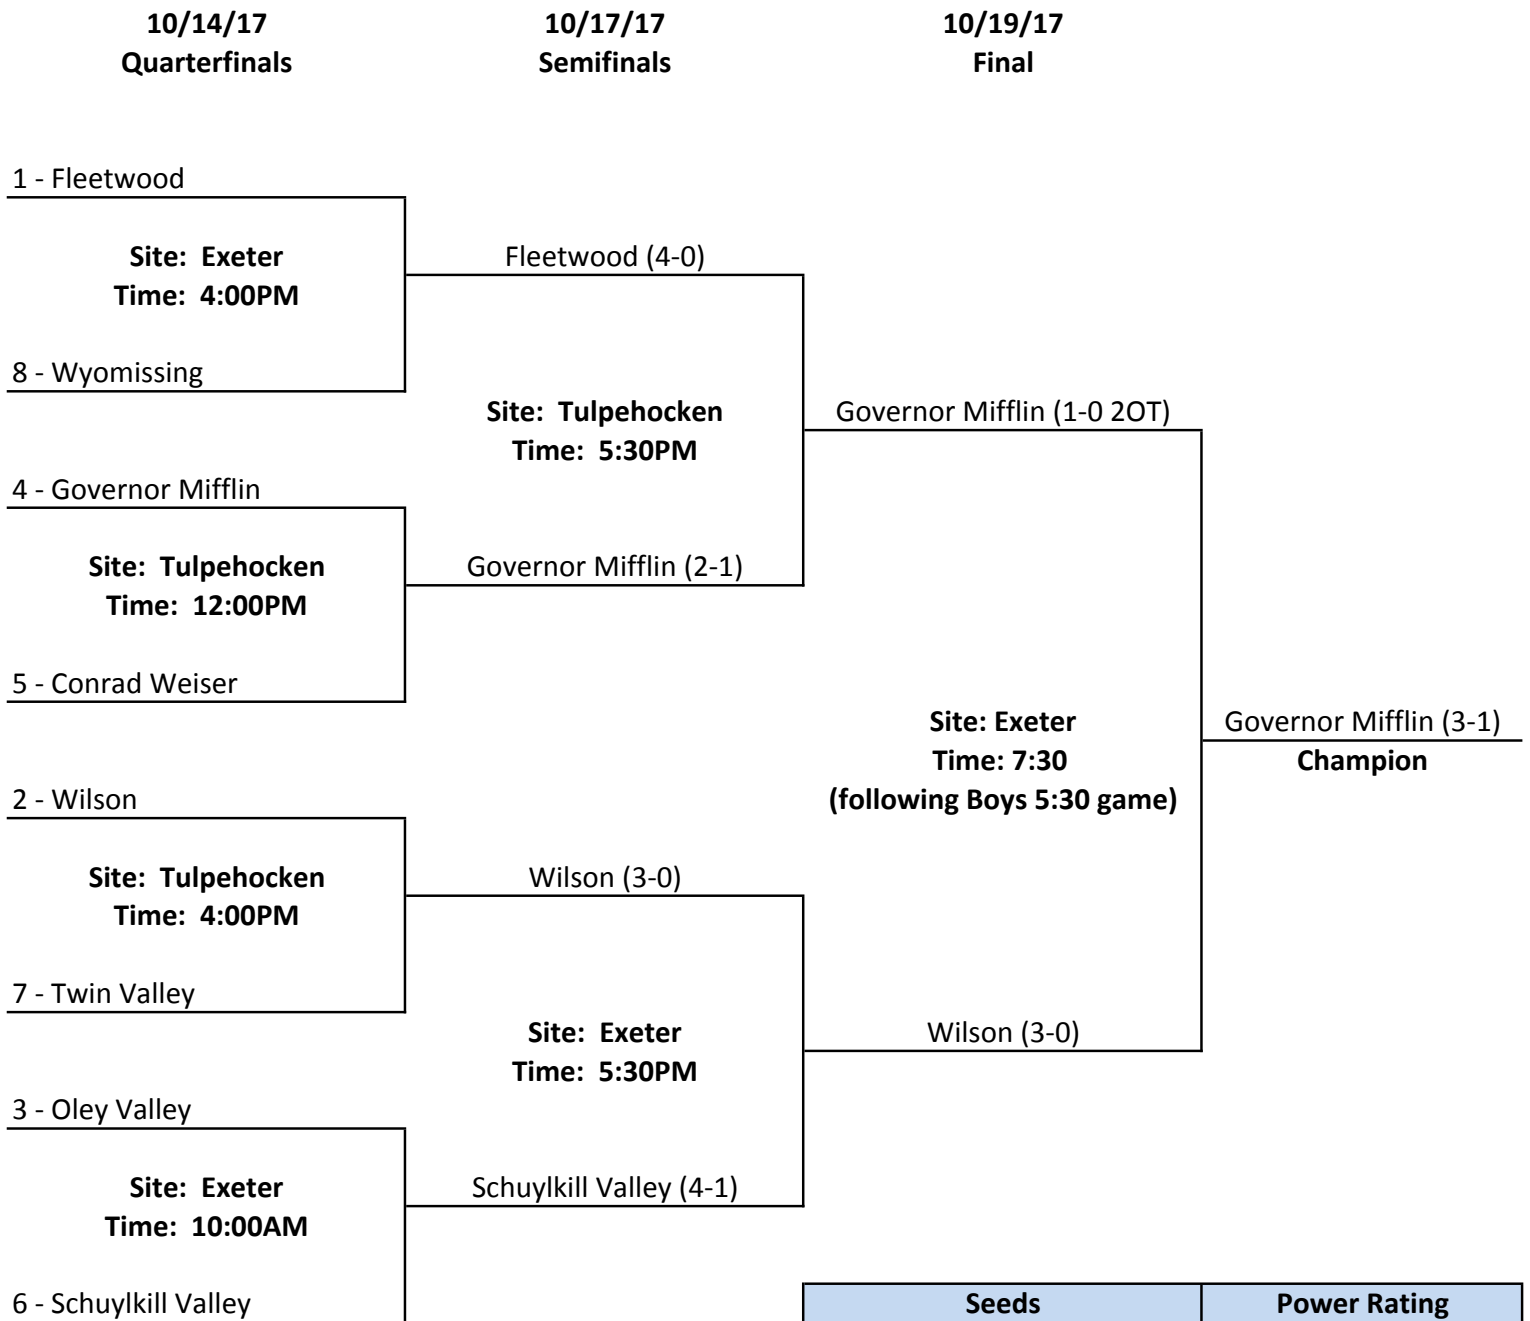

BCIAA GIRLS SOCCER PLAYOFFS 2017

Seeds	Power Rating
1 - Fleetwood	0.811
2 - Wilson	0.783
3 - Oley	0.453
4 - Governor Mifflin	0.738
5 - Conrad Weiser	0.633
6 - Schuylkill Valley	0.632
7 - Twin Valley	0.616
8 - Wyomissing	0.388

*Note: Seeds #1-3 are the division champions

**Highest seeded team is the HOME team