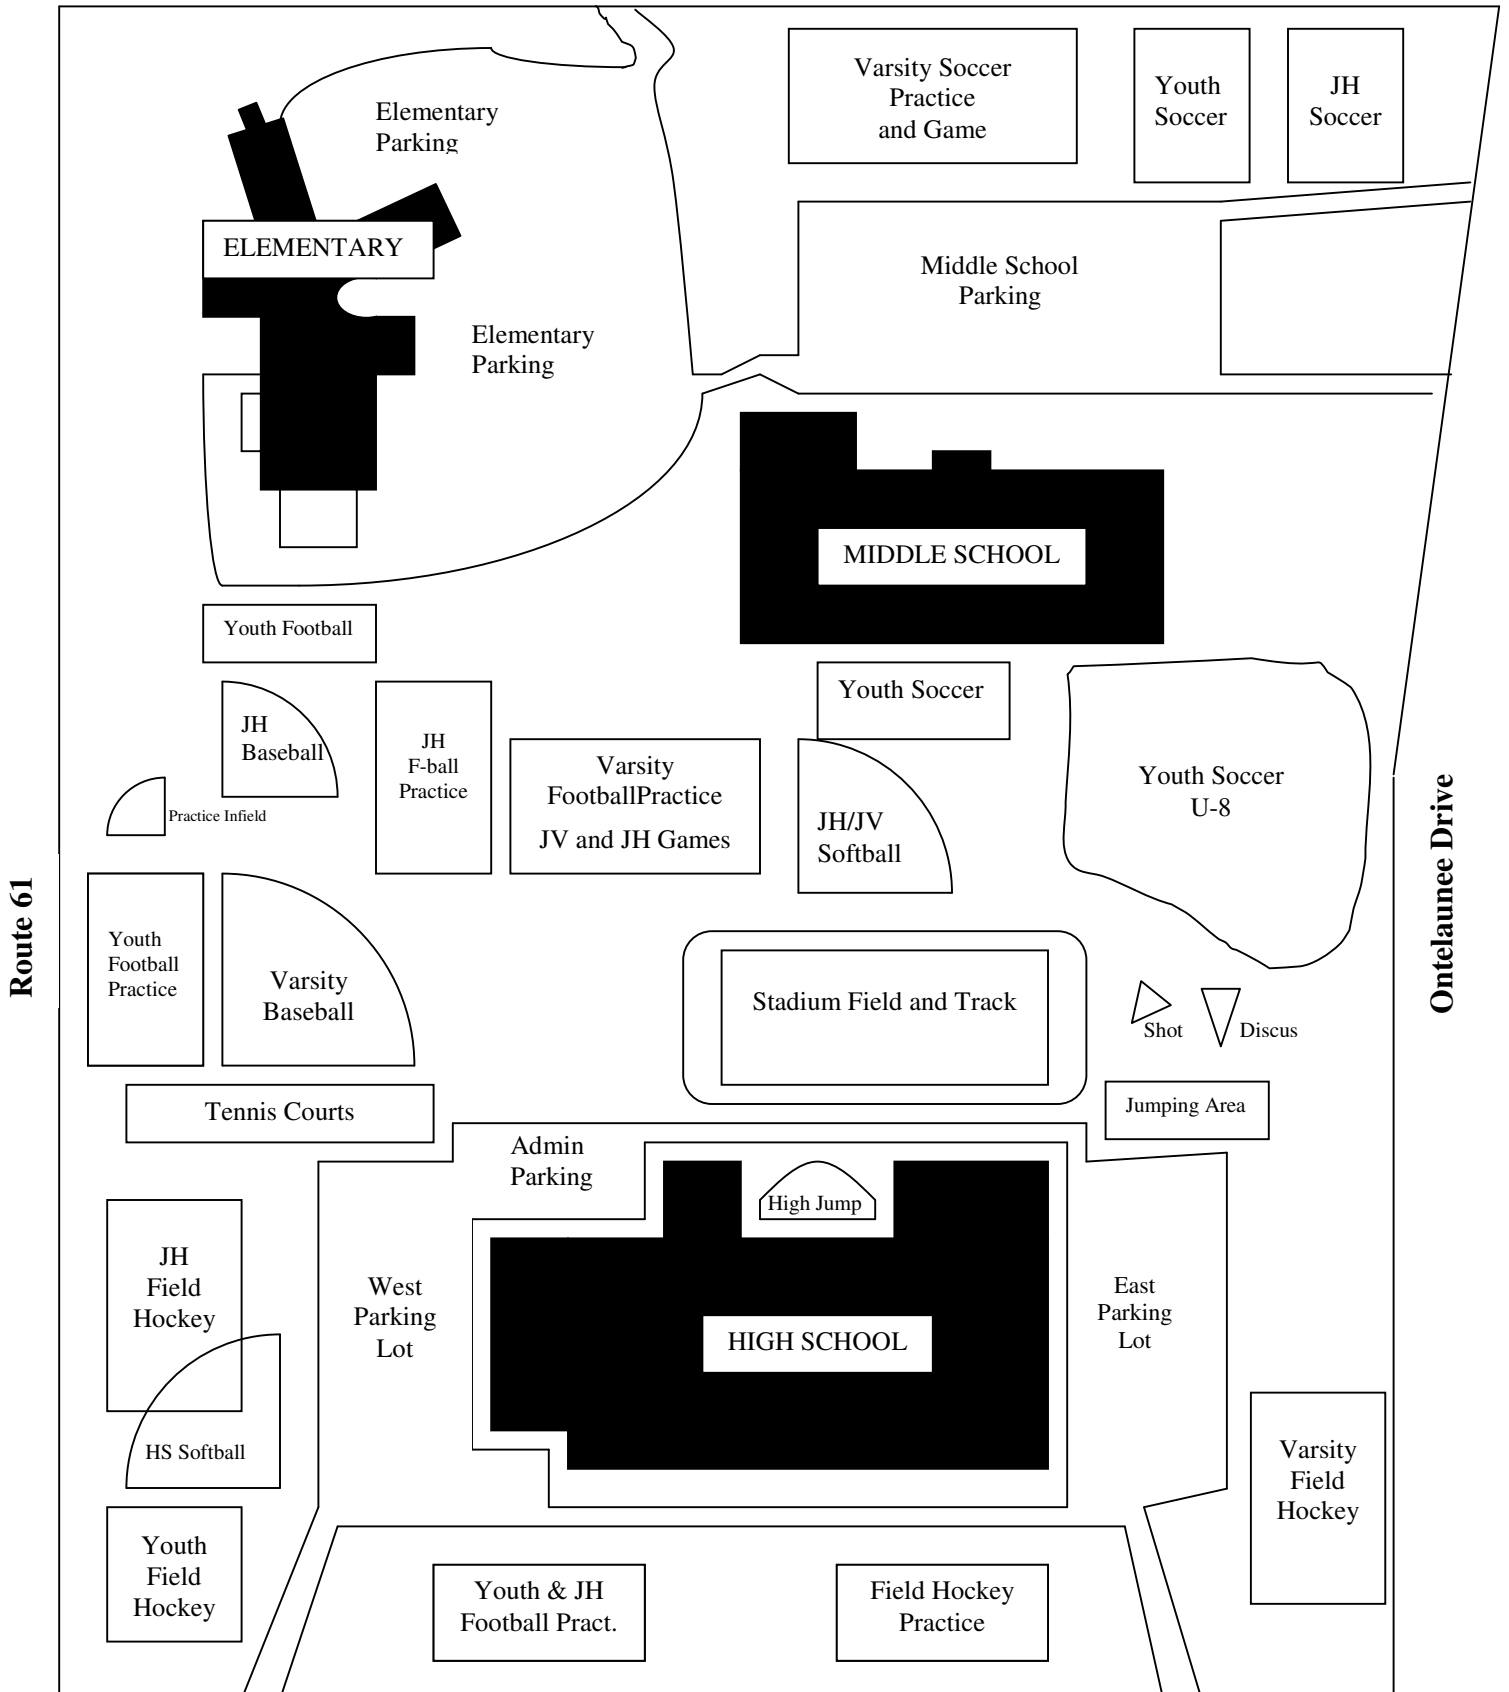

# SCHUYLKILL VALLEY SCHOOL DISTRICT FIELD LOCATIONS

Ames Way

Route 61

Ontelaunee Drive

Route 73